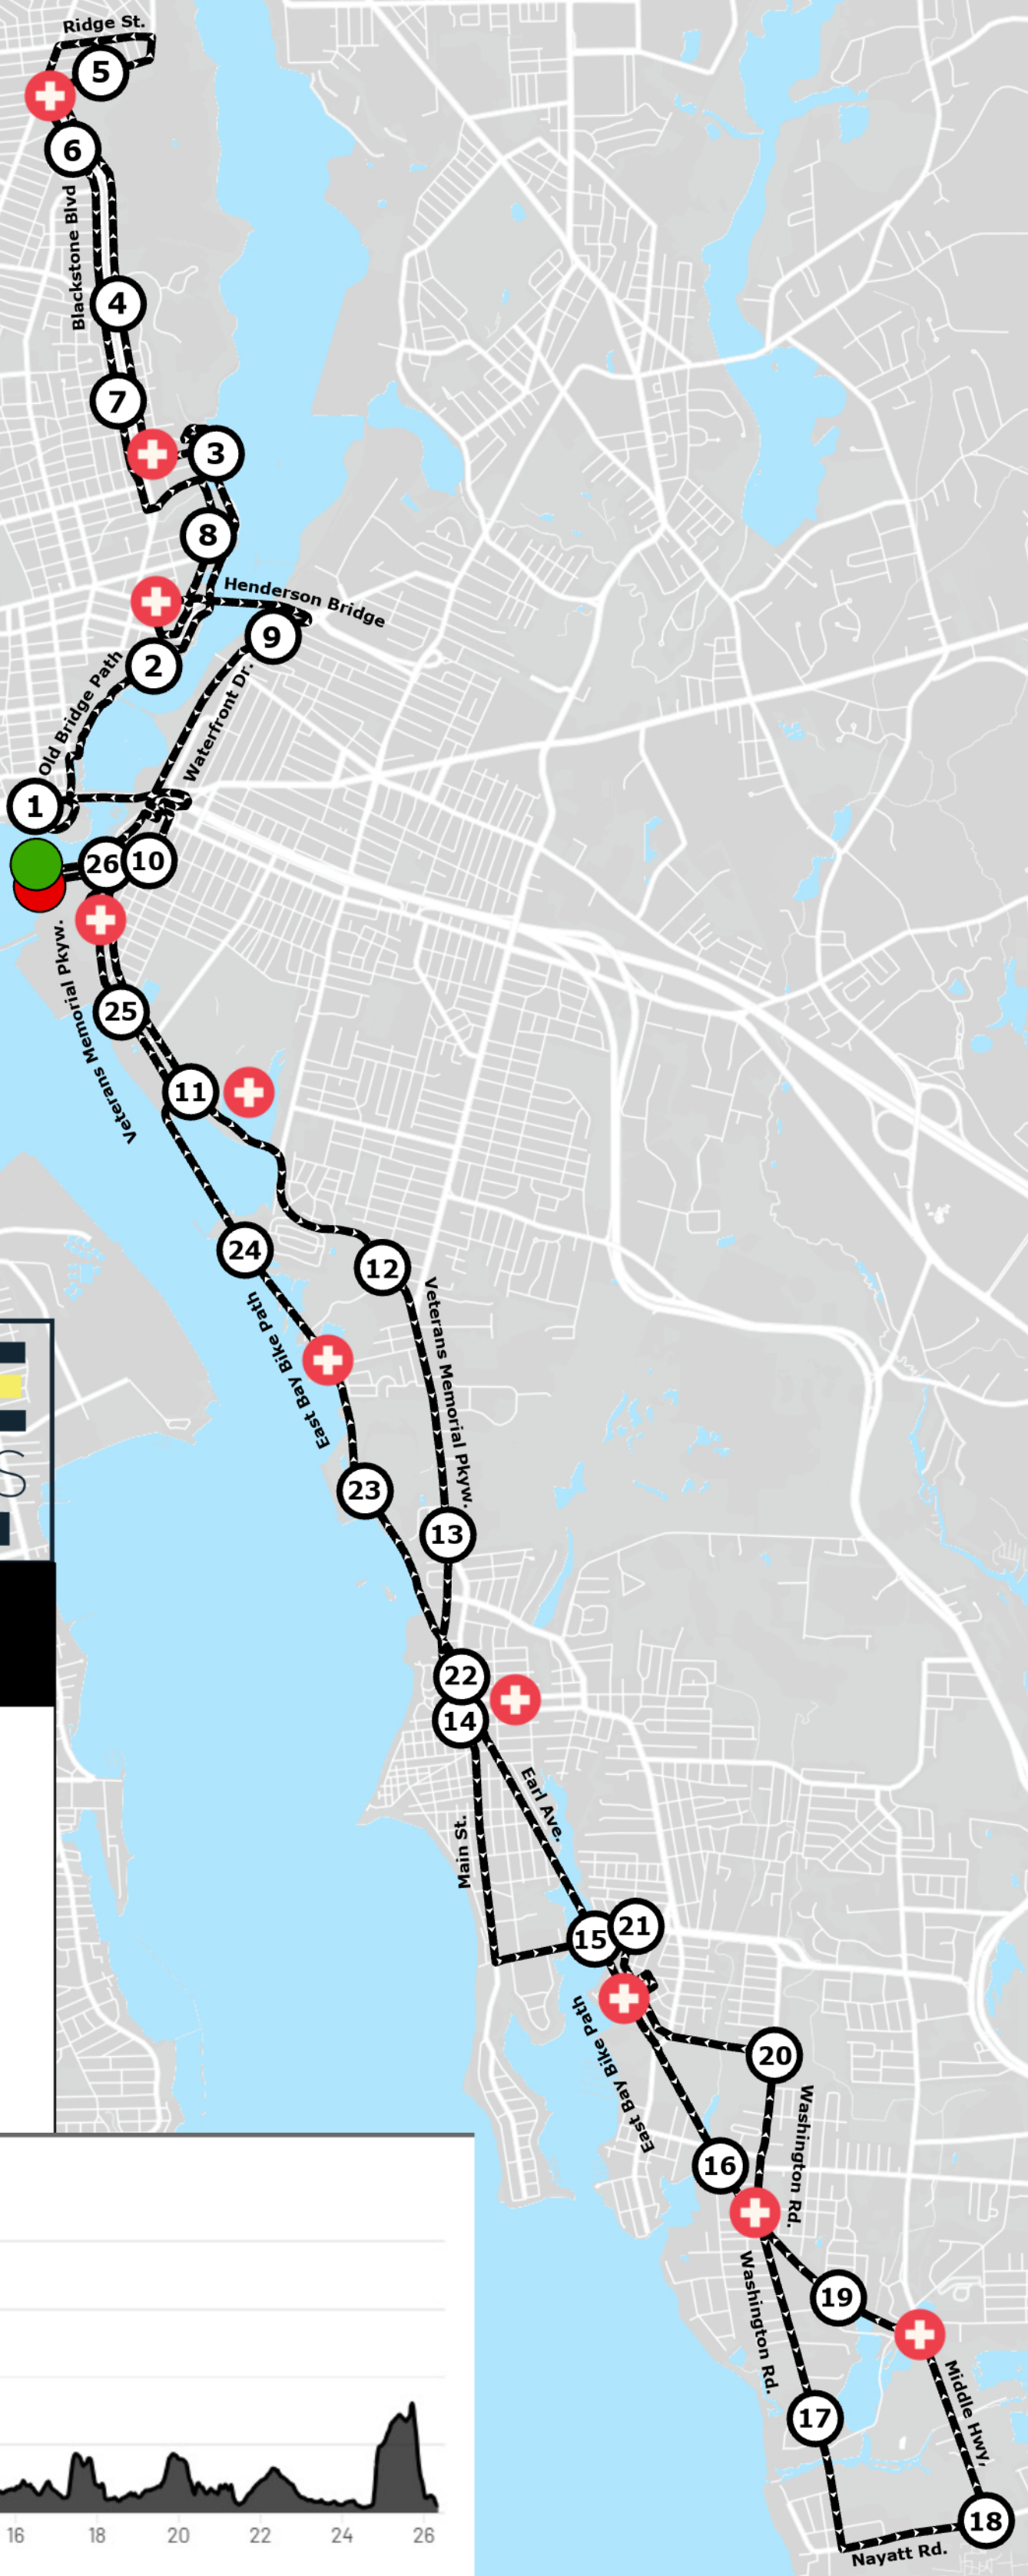

N

START

FINISH

RHODE
RACES
PROVIDENCE

MARATHON

MILE MARKERS

AID STATIONS

ELEVATION (ft)

MILES