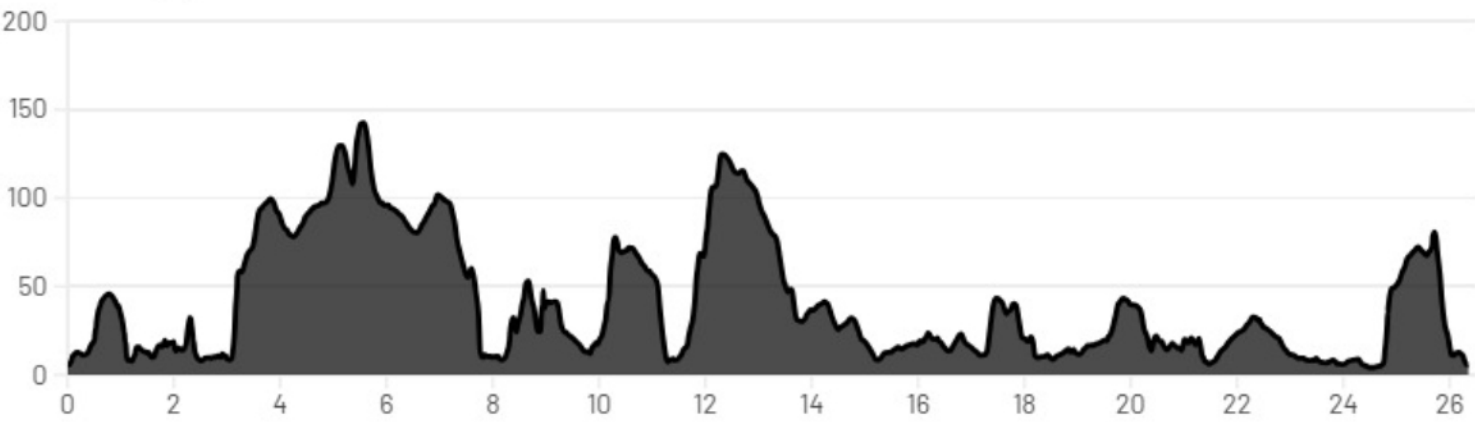

N

START

FINISH

RHODE
RACES
PROVIDENCE

MARATHON

MILE MARKERS

AID STATIONS

ELEVATION (ft)

MILES